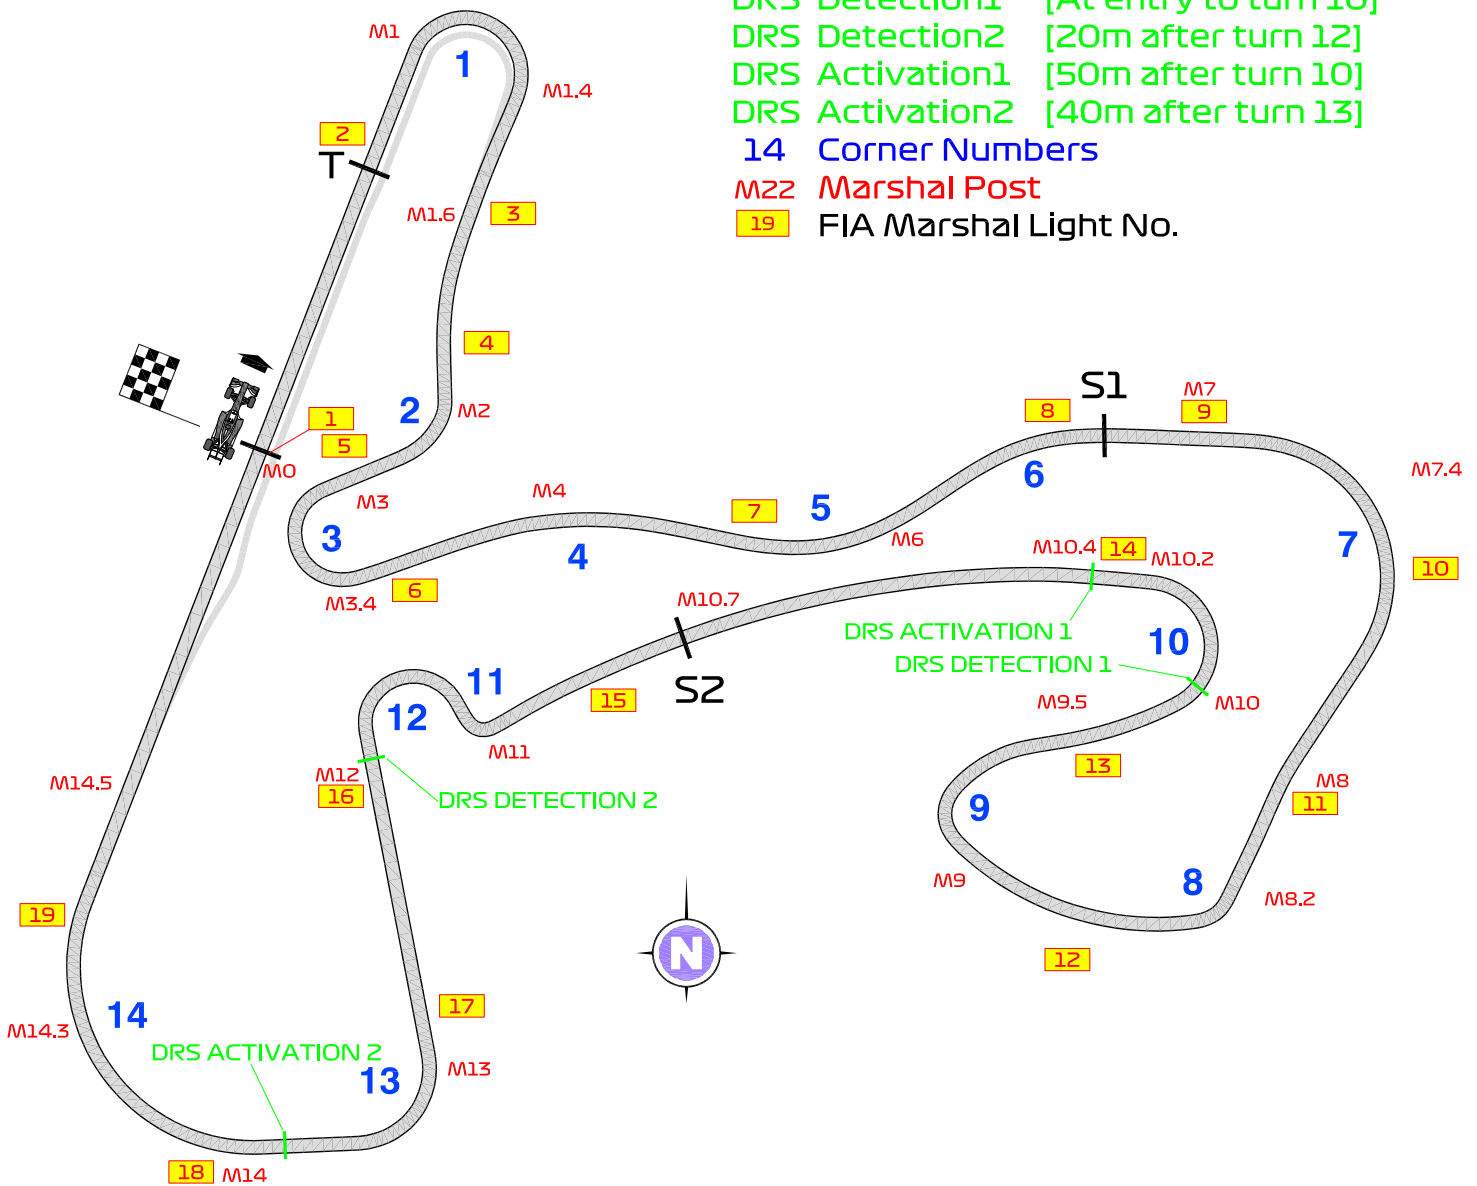

2022 ZANDVOORT EVENT

1 to 4 September 2022

From	The Stewards	Document	1
To	All Teams, All Officials	Date	01 September 2022
		Time	12:16

Title Track Map
Description Track map
Enclosed NETHERLANDS_CIRCUIT_22 FIA A.pdf

Dennis Dean

Istvan Moni

Natalie Corsmit

The Stewards

FIA Formula 1
World Championship™

FORMULA 1 HEINEKEN DUTCH GRAND PRIX 2022 - Zandvoort

Circuit Map

- Start Line
- Control Line
- S1 Sector 1 [110m before turn 7]
- S2 Sector 2 [150m before turn 11]
- T Speed Trap [95m before turn 1]
- DRS Detection1 [At entry to turn 10]
- DRS Detection2 [20m after turn 12]
- DRS Activation1 [50m after turn 10]
- DRS Activation2 [40m after turn 13]
- 14 Corner Numbers
- M22 Marshal Post
- 19 FIA Marshal Light No.

Circuit Centreline Length = 4.259km